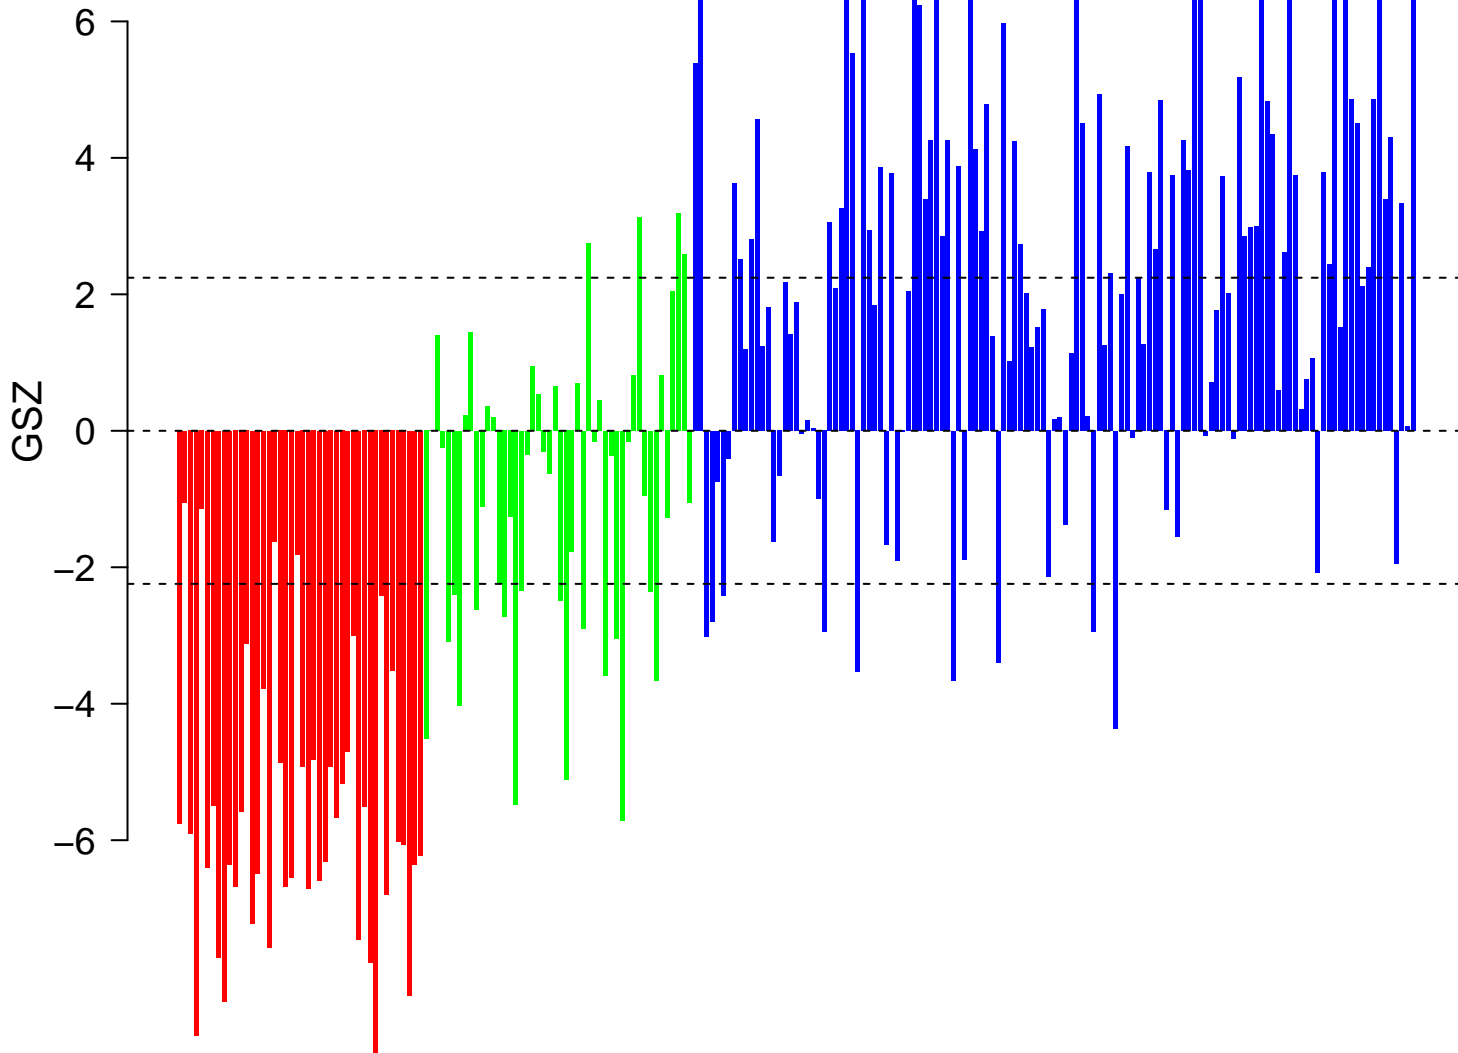

ScoV_0.001_Sturm_M1_IDH_RTK I 'PDGFRA' _DN

ScoV_0.001_Sturm_M1_IDH_RTK I 'PDGFRA'_DN